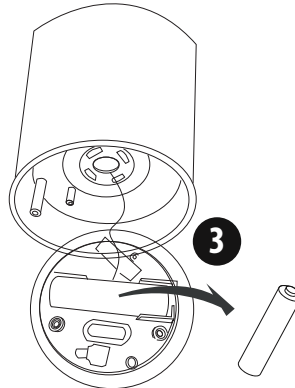

1,5MTR
included

Loading needs to be done indoors
10 hours charge for full battery

6H ON 18H OFF

Lamp lights for 16 days with
fully loaded battery

USB-cable only to be used to load USB
rechargeable light
Actual charging time is affected by your
charger type