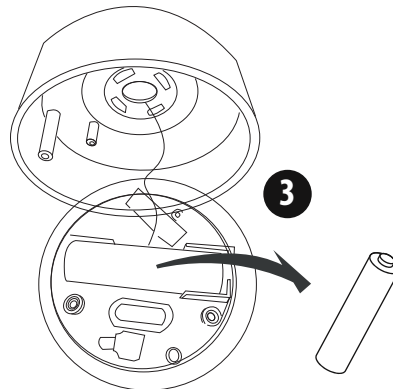

1,5MTR
included

Loading needs to be done indoors
10 hours charge for full battery

6H ON 18H OFF

Lamp lights for 16 days with
fully loaded battery

USB-cable only to be used to load USB
rechargeable light
Actual charging time is affected by your
charger type