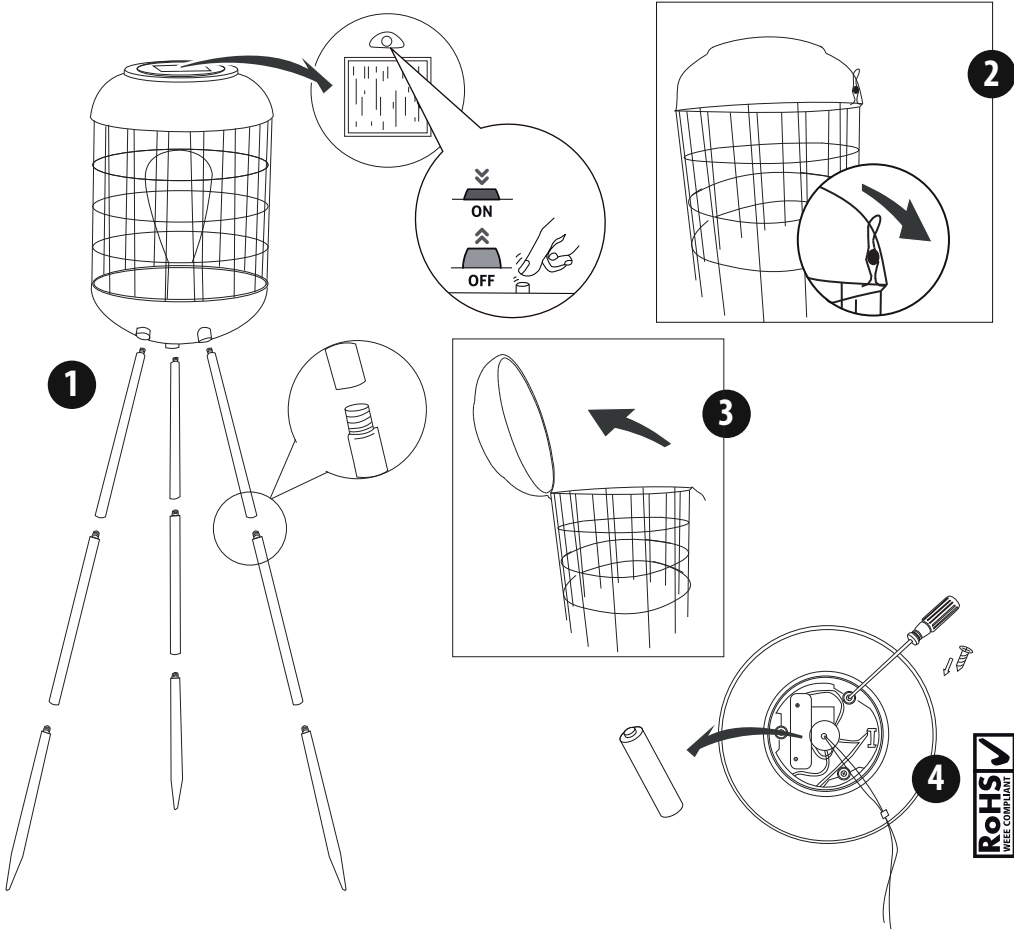

LUXFORM[®]

LIGHTING

SOLAR LIGHTHOUSE TRIPOD

2

3

4

LED

2x L13
SOFTTONE
FILAMENT
LED
L15