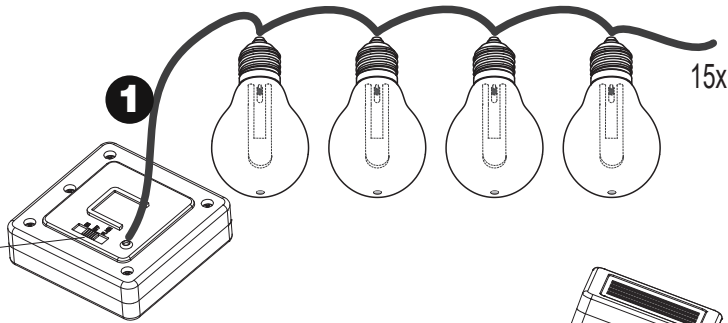

LUXFORM
LIGHTING

LUXFORM GLOBAL BV TRANSPORTSTRAAT 1, 8263BW KAMPEN, THE NETHERLANDS

LUXFORM
LIGHTING

SOLAR STRINGLIGHT CORFU

1. ON
2. OFF
3. FLASH

1.2V
NIMH
AA-600mAh
P8

15x
SOFTTONE LED
L15

6H
P11

1 LIGHT
2 OPTIONS
L19

C7

M2

C1

M5

C9

M18

C10