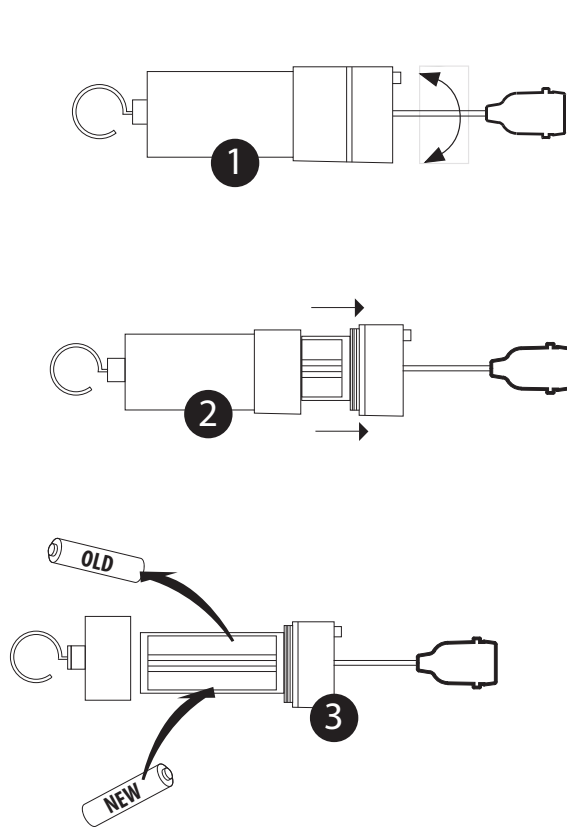

# LUXFORM

LIGHTING

*Battery light*

5x String-LED bulb, model Hubble

**LUXFORM**  
GLOBAL BV

Luxform Global BV Transportstraat 1 8263 BW Kampen The Netherlands

H. 40-60 cm

[X] - Not included