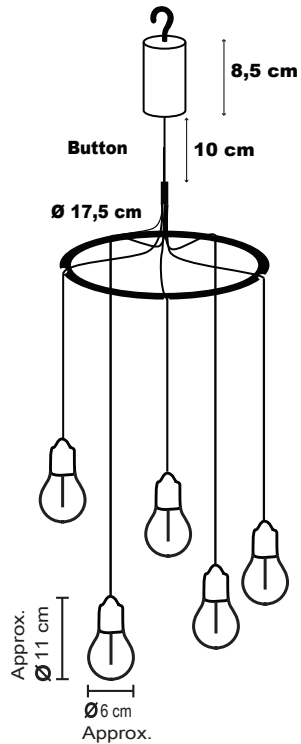

# LUXFORM

LIGHTING

*Battery light*

5x String-LED bulb, model Hubble

**LUXFORM**  
GLOBAL BV

Luxform Global BV Transportstraat 1 8263 BW Kampen The Netherlands

H. 40-60 cm

[X] - Not included