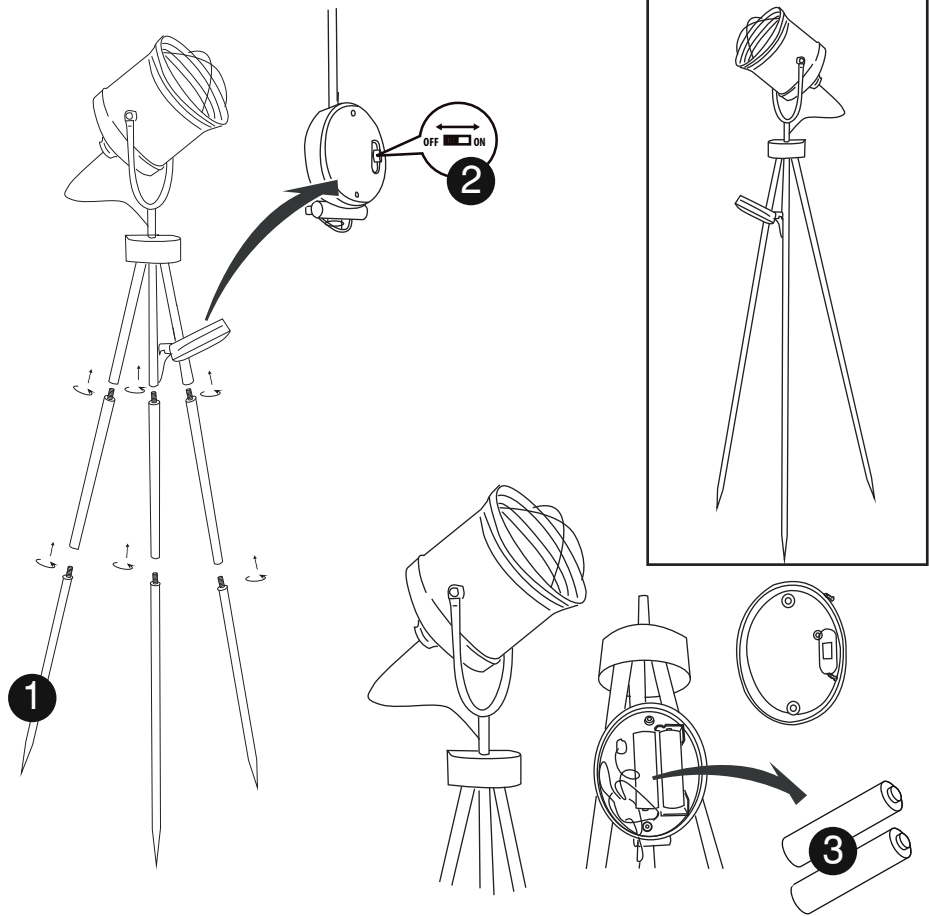

2x
LED

L13

SOFTONE
FILAMENT LED
L15

2x
1.2V
NIMH
AA-600mAh
P8

F
M2

P11
6H

M5

C7

M18

C1

M19

RoHS FREE COMPLIANT

C9

CE