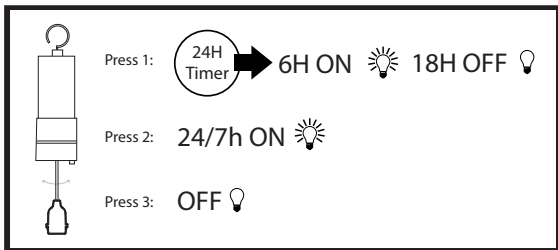

LUXFORM

LIGHTING

Battery light

LUXFORM
GLOBAL BV

Luxform Global BV Transportstraat 1 8263 BW Kampen The Netherlands

3x String-LED bulb, model Galaxy

[X] - Not included

- | | |
|-----|-----|
| | |
| P8 | M2 |
| | |
| P9 | M5 |
| | |
| C1 | M6 |
| | |
| C7 | M12 |
| | |
| C9 | M18 |
| | |
| L13 | M19 |
| | |
| L15 | |