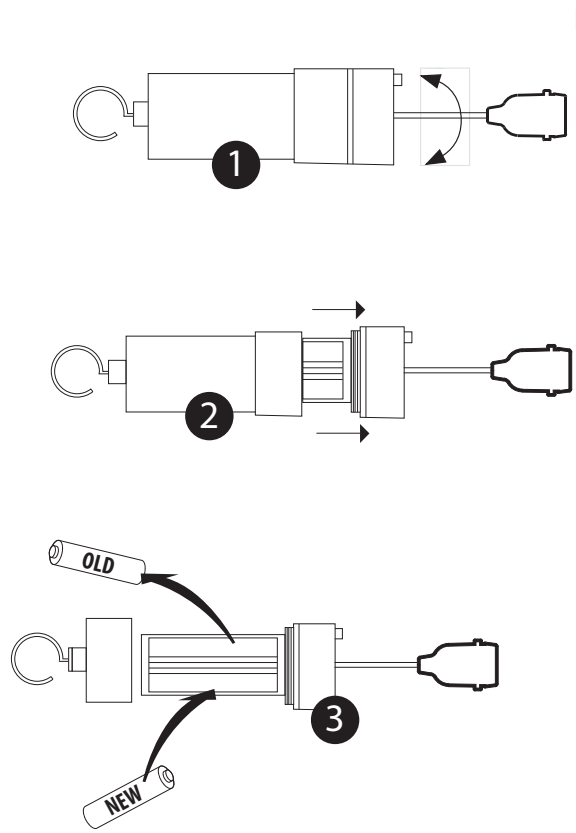

LUXFORM

LIGHTING

Battery light

LUXFORM
GLOBAL BV

Luxform Global BV Transportstraat 1 8263 BW Kampen The Netherlands

3x String-LED bulb, model Galaxy

[X] - Not included

- | | |
|-----|-----|
| | |
| P8 | M2 |
| | |
| P9 | M5 |
| | |
| C1 | M6 |
| | |
| C7 | M12 |
| | |
| C9 | M18 |
| | |
| L13 | M19 |
| | |
| L15 | |