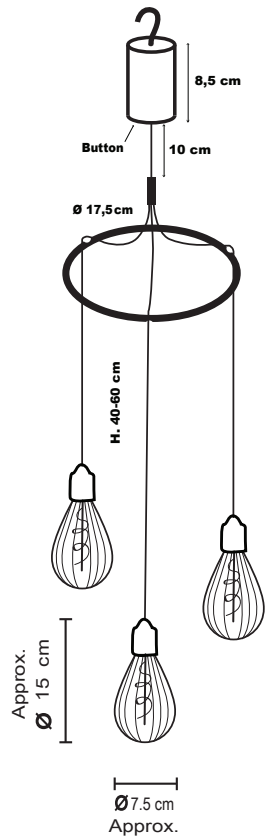

LUXFORM

LIGHTING

Battery light

LUXFORM
GLOBAL BV

Luxform Global BV Transportstraat 1 8263 BW Kampen The Netherlands

3x String-LED bulb, model Galaxy

[X] - Not included

- | | |
|-----|-----|
| | |
| P8 | M2 |
| | |
| P9 | M5 |
| | |
| C1 | M6 |
| | |
| C7 | M12 |
| | |
| C9 | M18 |
| | |
| L13 | M19 |
| | |
| L15 | |