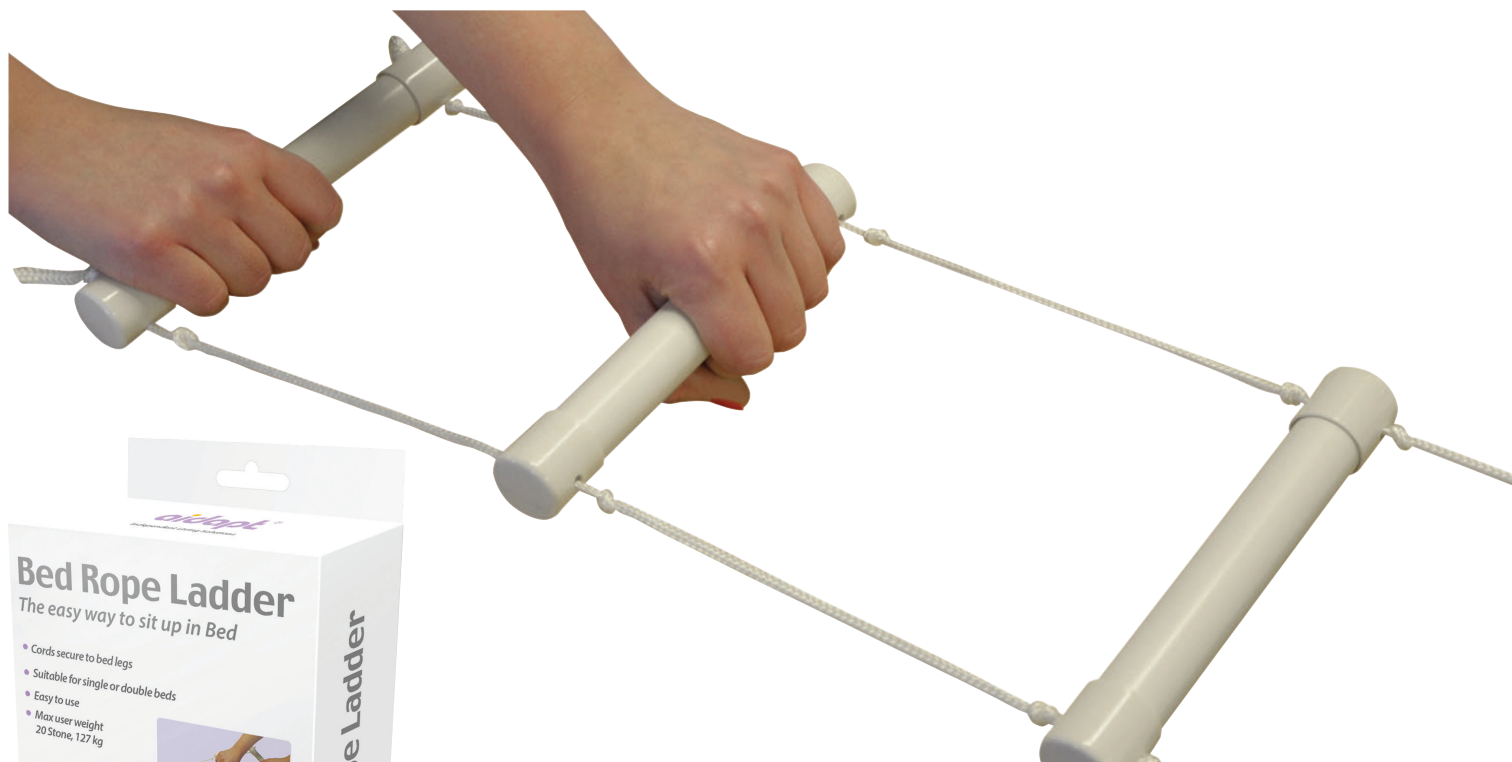

AIDAPT BATHROOMS LTD.

Lancots Lane
Sutton Oak
St. Helens
WA9 3EX

Bed Rope Ladder

The Rope Ladder Bed Hoist provides an easy way to sit up or change position in bed; simply attach the cords at the ends of the bed hoist to the legs at the foot of the bed and use the rope ladder to pull yourself up into a sitting position.

Features:

- Assists user to sit up in bed independently
- Cords secure to bed legs
- Suitable for single or double bed
- Easy to use
- Bar length 190mm
- Maximum User Weight Limit 127kg (20 stones)

PRODUCT SPECIFICATION

Length (cm):.....	2850
Height (mm):	28
Width (mm):	190
Product Dimensions (mm):	280x190x2850
Net weight (kg):	0.286
Packaged dimensions (HxWxL mm):	40x120x205
Display Footprint (mm):	40x120x205
Transport dimensions (mm):	40x120x205
Gross Weight (Packaged) (kg):	0.337
Packaging:.....	Bag and Header Card
Item priced per:	1
Outer box (HxWxL mm):.....	440x430x260
Outer box quantity:.....	40
Gross weight outer carton (kg):	12
Bar Diameter (mm):	28
Bar Length (mm):.....	190
Colour:.....	White
Maximum User Weight (kg):	127
Maximum User Weight (stones):.....	20