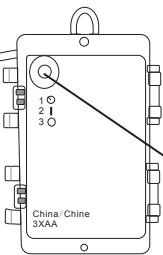

Batterypack Bulb stringlight

Luxform Global BV Transportstraat 1 8263 BW Kampen The Netherlands

Timer function:  
Shuts off automatically after  
6 hours.

**2**  
PRESS: } 1 TIMER  
          } 2 STEADY ON  
          } 3 OFF

**1**  
**NOT INCLUDED**

L13

L15

M2

M5

M18

M19

P8