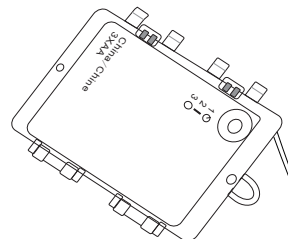

Batterypack Bulb stringlight

Luxform Global BV Transportstraat 1 8263 BW Kampen The Netherlands

Timer function:  
Shuts off automatically after  
6 hours.

**2**  
PRESS: } 1 TIMER  
          } 2 STEADY ON  
          } 3 OFF

**1**  
**NOT INCLUDED**

L13

L15

M2

M5

M18

M19

P8