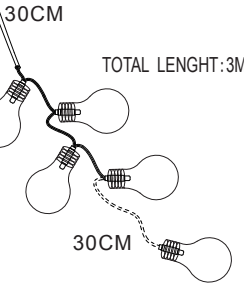

Batterypack Bulb stringlight

Luxform Global BV Transportstraat 1 8263 BW Kampen The Netherlands

Timer function:  
Shuts off automatically after  
6 hours.

**2**  
PRESS: } 1 TIMER  
          } 2 STEADY ON  
          } 3 OFF

**1**  
**NOT INCLUDED**

L13

L15

M2

M5

M18

M19

P8