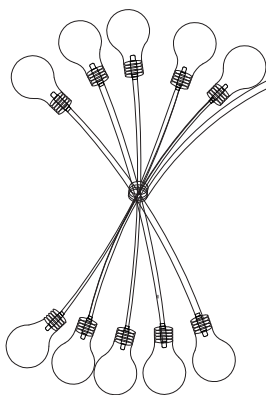

Batterypack Bulb stringlight

Luxform Global BV Transportstraat 1 8263 BW Kampen The Netherlands

Timer function:  
Shuts off automatically after  
6 hours.

**2**  
PRESS: } 1 TIMER  
          } 2 STEADY ON  
          } 3 OFF

**1**  
**NOT INCLUDED**

L13

L15

M2

M5

M18

M19

P8