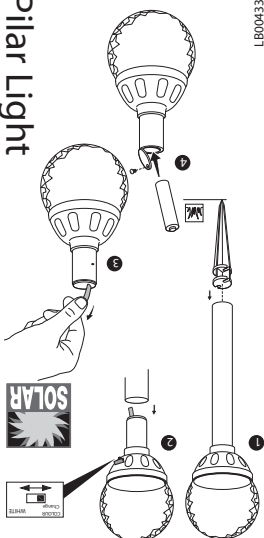

Luxform Global BV, transportstraat 1
8263 BW Kampen, The Netherlands
Go to: www.luxform.nl

LB004338

Pillar Light

LUXFORM

LIGHTING

P8

L13

M5

P11

L15

M18

C7

L17

M19

C1

L19