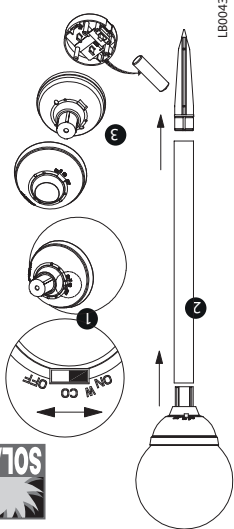

Palma Stainless Steel

LB004377

Luxform Global B.V, transportstraat 1
8263 BW Kampen, The Netherlands
Go to: www.luxform.nl

 P8	 L13	 M5
 P11	 L15	 M18
 C7	 L17	 M1
 C1	 L19	 CE
 C9	 M2	

Art. nr. 36025