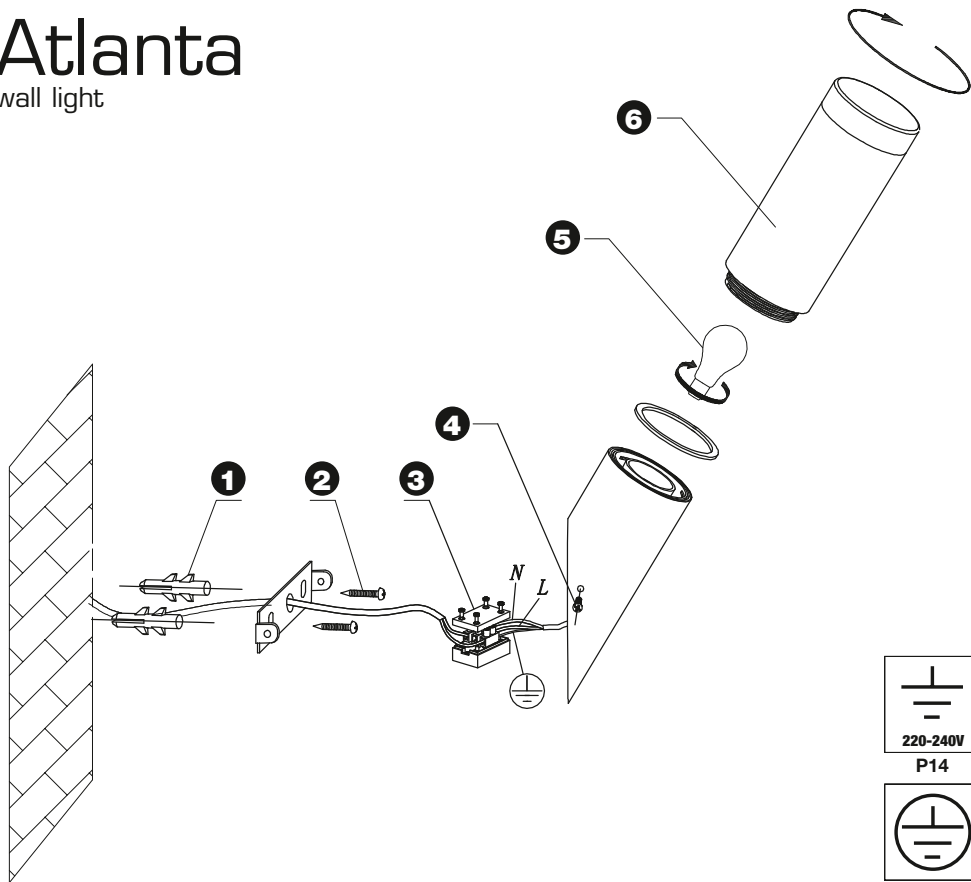

LUXFORM
LIGHTING

220-240V

LUXFORM
GLOBAL BV

Luxform Global BV Transportstraat 1 8263 BW Kampen The Netherlands

© Copyright 2010 Luxform Global BV GB004206

Atlanta

wall light

C11

L27

C12

M2

C13

M5

C14

M12

L1

M18

P14

L11

M19

P15

L26