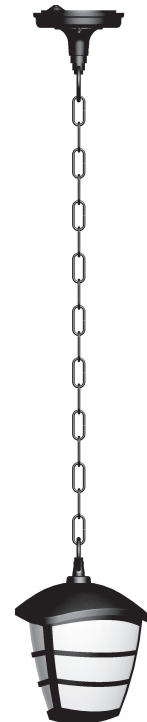

LUXFORM
LIGHTING

Brussels chain lantern

LUXFORM
GLOBAL BV

Luxform Global BV Transportstraat 1 8263 BW Kampen The Netherlands