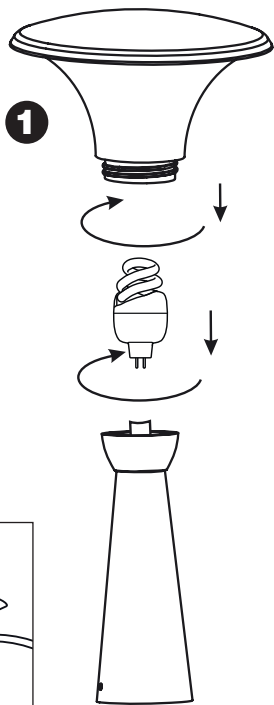

LUXFORM
LIGHTING

12V

Perth

LUXFORM
GLOBAL BV

Luxform Global BV Transportstraat 1 8263 BW Kampen The Netherlands

M1

M2

M5

C2

M18

L1

M19

L9

L9

C1