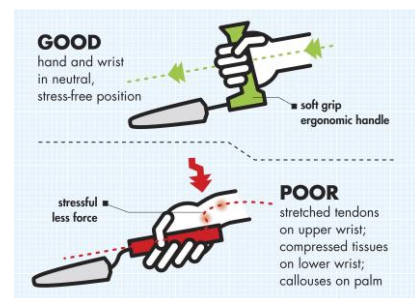

EASI-GRIP® GARDEN TOOLS

CODES

Easi-Grip® Cultivator - VL141

Easi-Grip® Fork - VL143

Easi-Grip® Trowel - VL142

Easi-Grip® Weeder - VL140

DESCRIPTION

These high quality stainless steel garden tools benefit from an ergonomic handle. The design of these tools makes them ideal for use by all gardeners irrespective of age or ability. An optional arm support cuff is available for those with conditions that significantly reduce grip strength.

HOW TO USE

The illustration demonstrates the benefits of the ergonomic handle.

Traditional in-line tools create wrist strain and after prolonged use can cause calluses on the hands.

KEY FEATURES

- Stainless steel tool, prevents soil adhesion for easier use and cleaning
- Ergonomic handle keeps hand in natural position, preventing strain
- Non-slip grip, prevents tool slipping in the hand even in wet conditions
- Brightly coloured handle - easy to find in garden or shed
- Extremely light-weight

RECOMMENDED FOR

	
Weak Grip	Visual Impairment

RELATED PRODUCTS

Long Reach Cultivator
Long Reach Fork
Long Reach Hoe

Long Reach Trowel
Arm Support Cuff
Add-On Handles