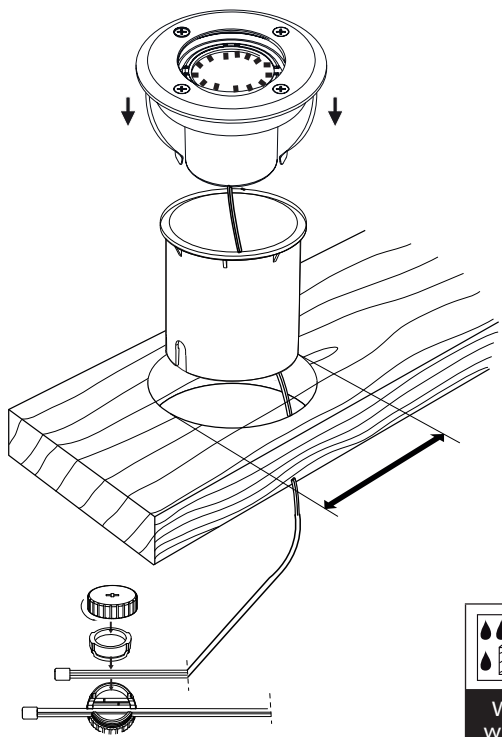

LUXFORM
LIGHTING

LUXFORM
GLOBAL BV

Luxform Global BV Transportstraat 1 8263 BW Kampen The Netherlands

Broome

	Wet wood	Soft wood	Dry wood	Hard wood	Concrete	Brick wall
Drill		∅ 84~86 mm	∅ 84~86 mm	∅ 84~86 mm		
Diamond drill					∅ 84~86 mm	∅ 84~86 mm