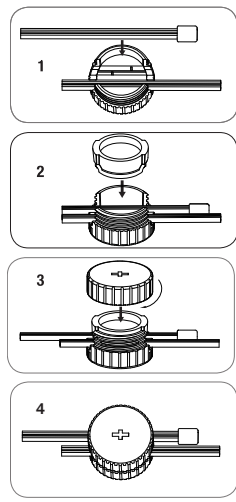

LUXFORM
LIGHTING

LUXFORM
GLOBAL BV

Luxform Global BV Transportstraat 1 8263 BW Kampen The Netherlands

Broome

	Wet wood	Soft wood	Dry wood	Hard wood	Concrete	Brick wall
Drill		∅ 84~86 mm	∅ 84~86 mm	∅ 84~86 mm		
Diamond drill					∅ 84~86 mm	∅ 84~86 mm