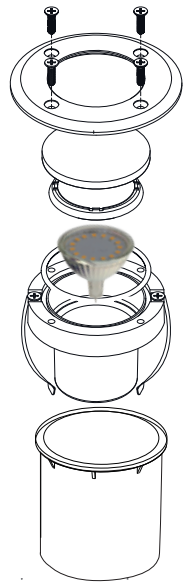

LUXFORM
LIGHTING

LUXFORM
GLOBAL BV

Luxform Global BV Transportstraat 1 8263 BW Kampen The Netherlands

Broome

	Wet wood	Soft wood	Dry wood	Hard wood	Concrete	Brick wall
Drill		∅ 84~86 mm	∅ 84~86 mm	∅ 84~86 mm		
Diamond drill					∅ 84~86 mm	∅ 84~86 mm