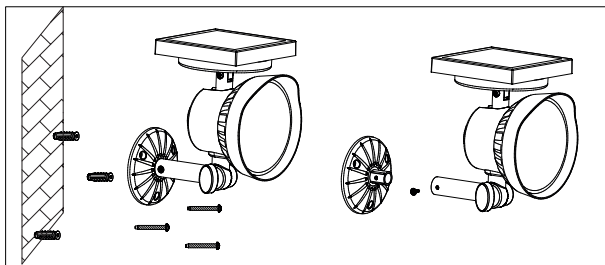

LUXFORM
GLOBAL BV

Luxform Global BV Transportstraat 1 8263 BW Kampen The Netherlands

LUXFORM
LIGHTING

HIGH LUMEN SOLAR
LuxBright
50 LUMEN

La Rochelle

3.7V
1x 18650
Li-Ion
2000MAH

LED

SUPER BRIGHT
SMD LED