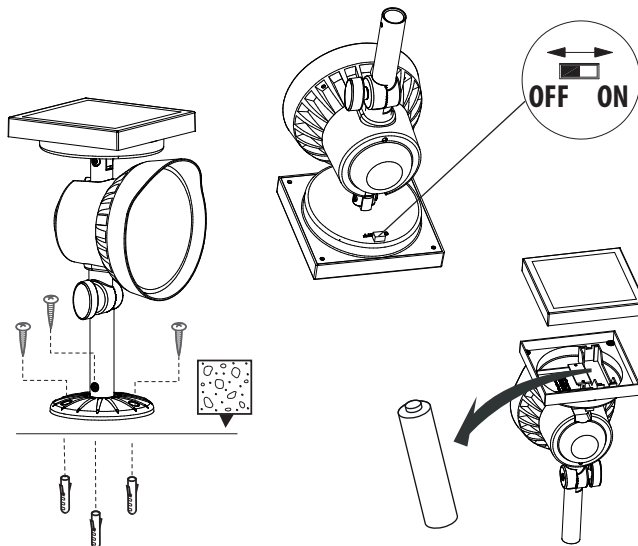

LUXFORM
GLOBAL BV

Luxform Global BV Transportstraat 1 8263 BW Kampen The Netherlands

LUXFORM
LIGHTING

HIGH LUMEN SOLAR
LuxBright
50 LUMEN

La Rochelle

3.7V
1x 18650
Li-Ion
2000MAH

LED

SUPER BRIGHT
SMD LED