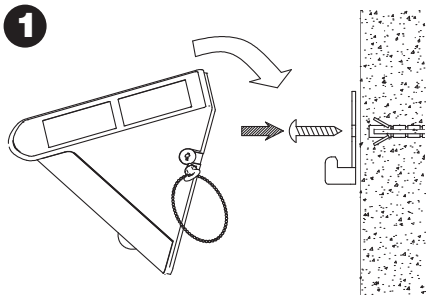

LUXFORM
LIGHTING

Natal

LUXFORM
GLOBAL BV

Luxform Global BV Transportstraat 1 8263 BW Kampen The Netherlands

1

2

Up to 2 hours light on under fully sunny charge

P8