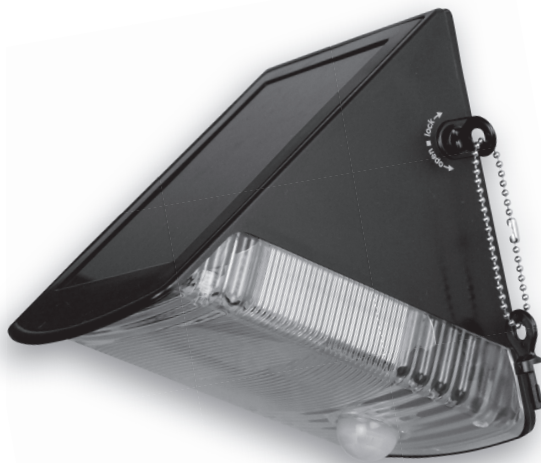

LUXFORM
LIGHTING

Natal

LUXFORM
GLOBAL BV

Luxform Global BV Transportstraat 1 8263 BW Kampen The Netherlands

1

2

Up to 2 hours light on under fully sunny charge

P8