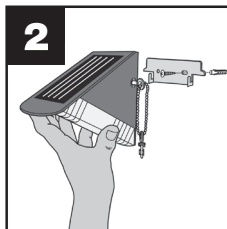

LUXFORM
LIGHTING

Natal

LUXFORM
GLOBAL BV

Luxform Global BV Transportstraat 1 8263 BW Kampen The Netherlands

1

2

Up to 2 hours light on under fully sunny charge

P8