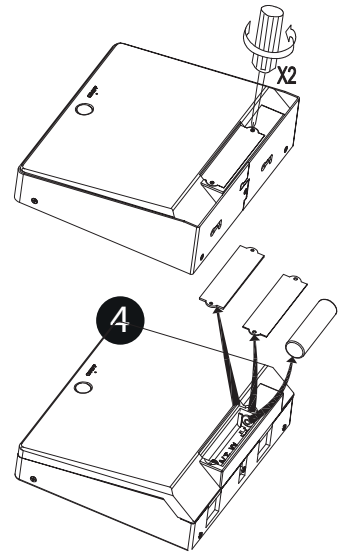

Cheyenne Wall light

LUXFORM
GLOBAL BV

Luxform Global BV Transportstraat 1 8263 BW Kampen The Netherlands

HIGH LUMEN SOLAR
LuxBright
LUMEN
10-350

INCLUDED
 2x 2x

Max. 10 Lumen standby illuminated time is 60 hours on a **fully charged battery**, this depending on the number of 350 Lumen switching moments.
 Max. 350 Lumen illuminated time is 120 minutes with a **fully charged battery**. Equivalent to 240 switching moments of 30 seconds (fixed setting).