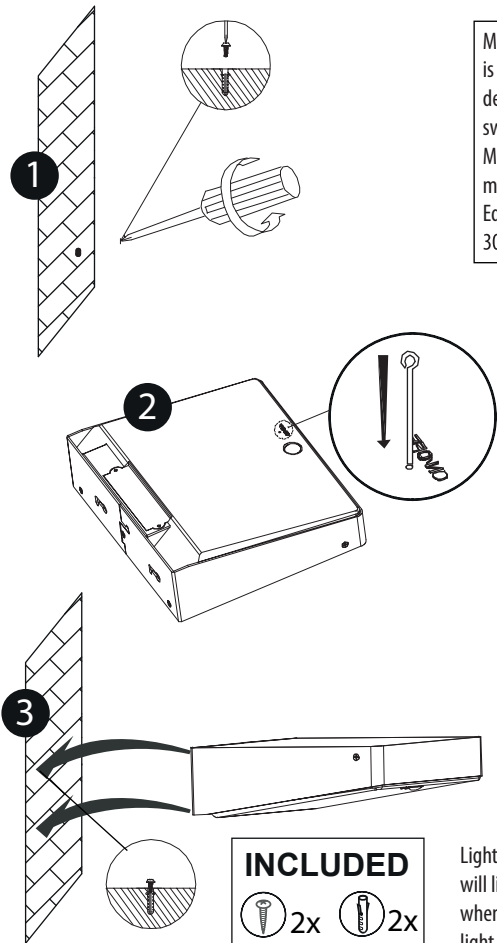

Cheyenne Wall light

LUXFORM
GLOBAL BV

Luxform Global BV Transportstraat 1 8263 BW Kampen The Netherlands

HIGH LUMEN SOLAR
LuxBright
LUMEN
10-350

INCLUDED
 2x 2x

Max. 10 Lumen standby illuminated time is 60 hours on a **fully charged battery**, this depending on the number of 350 Lumen switching moments.
 Max. 350 Lumen illuminated time is 120 minutes with a **fully charged battery**. Equivalent to 240 switching moments of 30 seconds (fixed setting).