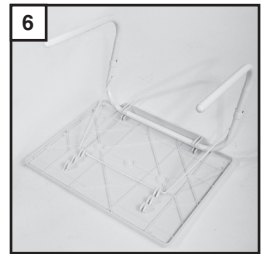

UK
CA

CE

aidapt

VG840A

BED MATE TABLE

This file is available to view and download as a PDF at www.aidapt.co.uk. Sight impaired customers can use a free PDF Reader (such as adobe.com/reader) to zoom in and increase the text size for improved readability.

Usage and Maintenance Instructions

Portable table ideal to assist reading, eating or doing crafts and hobbies whilst in bed.

INSTRUCTIONS

The table can be adjusted to different angles.

CAUTION

Do not lean or place heavy weights on the table.