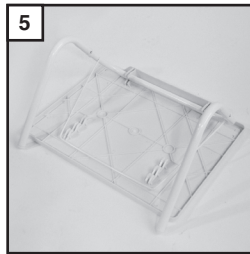

UK
CA

CE

aidapt

VG840A

BED MATE TABLE

This file is available to view and download as a PDF at www.aidapt.co.uk. Sight impaired customers can use a free PDF Reader (such as adobe.com/reader) to zoom in and increase the text size for improved readability.

Usage and Maintenance Instructions

Portable table ideal to assist reading, eating or doing crafts and hobbies whilst in bed.

INSTRUCTIONS

The table can be adjusted to different angles.

CAUTION

Do not lean or place heavy weights on the table.