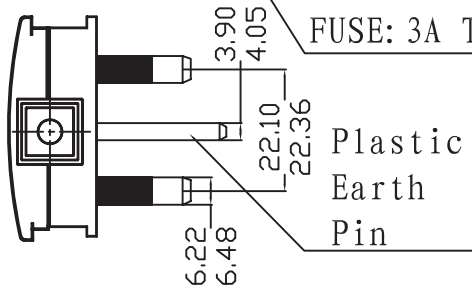

REVISION			
SYM	DESCRIPTION	DATE	APP

FUSE: 3A TO BS1362 (LYVIA)

Bar code

Transparent plastic bag

Plastic Earth Pin

10000±20mm

CABLE MARKING: H03VVH2-F 2X0.75mm² ◁ VDE ▷ N19626 CCC A030116 NO. 2003010105097406 227 IEC

52(RVV) 300/300V 2X0.75mm²

CABLE COLOR: BLACK

Electrovision

UNLESS SPECIFIED ALL DIMENSIONS ARE IN MM TOLERANCE ON :

DWG SIZE : A4 ISSUE NO: A

CUSTOMER: ELECTROVISION
 PART NO: QTY REQ'D PER UNIT: 1

CUSTOMER PART NO.: A145DE
 FINAL PROTECTIVE FINISH:
 DRAWINGS NO: -ELECTROVISION-67