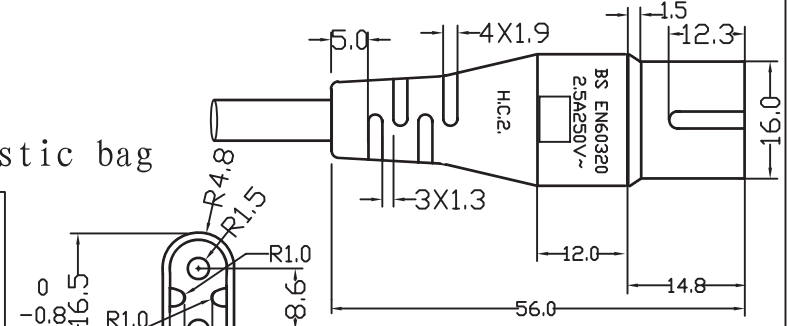

REVISION			
SYM	DESCRIPTION	DATE	APP

FUSE: 3A TO BS1362 (LYVIA)

Bar code

Transparent plastic bag

Plastic Earth Pin

10000±20mm

CABLE MARKING: H03VVH2-F 2X0.75mm² ◁ VDE ▷ N19626 CCC A030116 NO. 2003010105097406 227 IEC

52(RVV) 300/300V 2X0.75mm²

CABLE COLOR: BLACK

Electrovision

UNLESS SPECIFIED ALL DIMENSIONS ARE IN MM TOLERANCE ON :

DWG SIZE : A4 ISSUE NO: A

CUSTOMER: ELECTROVISION
 PART NO: QTY REQ'D PER UNIT: 1

CUSTOMER PART NO.: A145DE
 FINAL PROTECTIVE FINISH:
 DRAWINGS NO: -ELECTROVISION-67