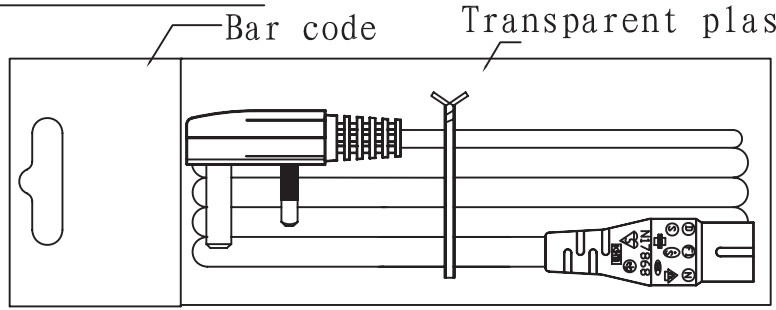

REVISION			
SYM	DESCRIPTION	DATE	APP

FUSE: 3A TO BS1362 (LYVIA)

Plastic Earth Pin

Bar code

Transparent plastic bag

3000±20mm

CABLE MARKING: H03VVH2-F 2X0.75mm² ◁ VDE ▷ N19626 CCC A030116 NO. 2003010105097406 227 IEC
52(RVV) 300/300V 2X0.75mm²

CABLE COLOR: BLACK

		UNLESS SPECIFIED ALL DIMENSIONS ARE IN MM TOLERANCE ON :		DWG SIZE : A4		ISSUE NO: A		
		CUSTOMER: ELECTROVISION		CUSTOMER PART NO.: A145DC		SCALE N.T.S		
	PART NO: QTY REQ'D PER UNIT: 1		FINAL PROTECTIVE FINISH:		SHEET 1 OF 1		DWG. WANG 2016/04/19	
	DRAWINGS NO: -ELECTROVISION-64				CHK, APP,			