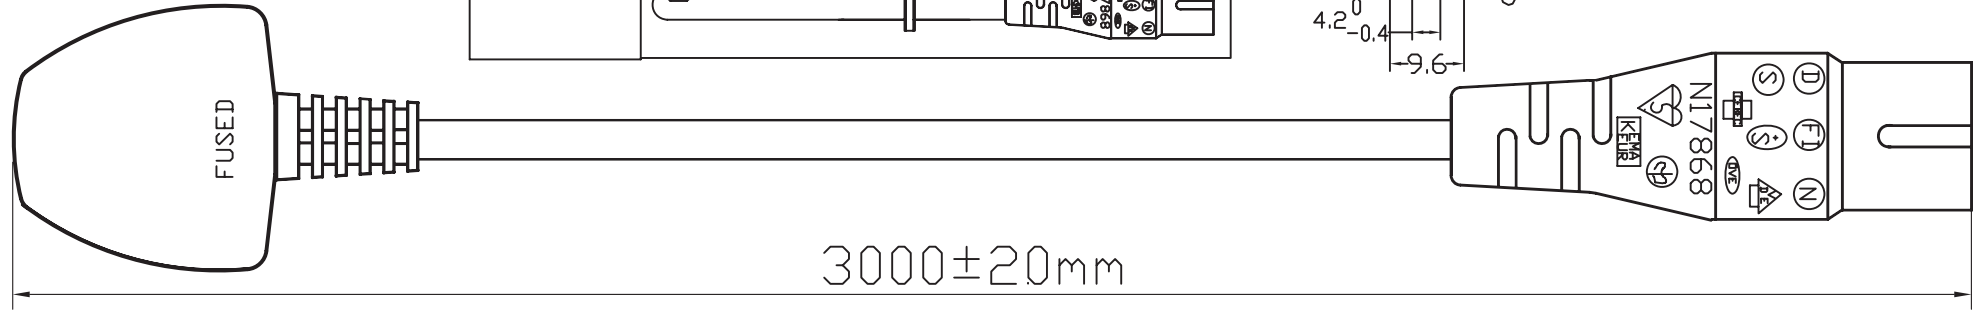

REVISION			
SYM	DESCRIPTION	DATE	APP

FUSE: 3A TO BS1362 (LYVIA)

Plastic Earth Pin

Bar code

Transparent plastic bag

3000±20mm

CABLE MARKING: H03VVH2-F 2X0.75mm² ◁ VDE ▷ N19626 CCC A030116 NO. 2003010105097406 227 IEC
52(RVV) 300/300V 2X0.75mm²

CABLE COLOR: BLACK

		UNLESS SPECIFIED ALL DIMENSIONS ARE IN MM TOLERANCE ON :		DWG SIZE : A4		ISSUE NO: A		
		CUSTOMER: ELECTROVISION		CUSTOMER PART NO.: A145DC		SCALE N.T.S		
	PART NO: QTY REQ'D PER UNIT: 1		FINAL PROTECTIVE FINISH:		SHEET 1 OF 1		DWG. WANG 2016/04/19	
	DRAWINGS NO: -ELECTROVISION-64				CHK, APP,			