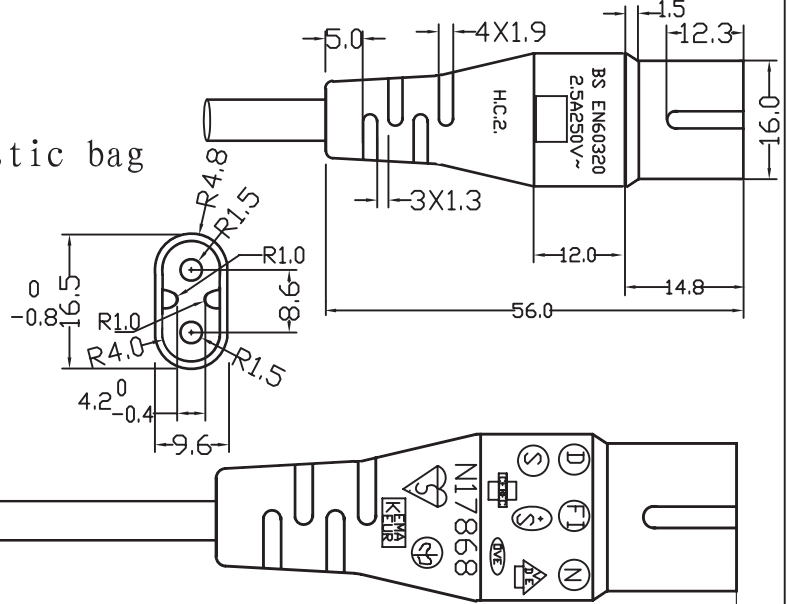

REVISION			
SYM	DESCRIPTION	DATE	APP

FUSE: 3A TO BS1362 (LYVIA)

Plastic Earth Pin

Bar code

Transparent plastic bag

3000±20mm

CABLE MARKING: H03VVH2-F 2X0.75mm² ◁ VDE ▷ N19626 CCC A030116 NO. 2003010105097406 227 IEC
52(RVV) 300/300V 2X0.75mm²

CABLE COLOR: BLACK

		UNLESS SPECIFIED ALL DIMENSIONS ARE IN MM TOLERANCE ON :		DWG SIZE : A4		ISSUE NO: A		
		CUSTOMER: ELECTROVISION		CUSTOMER PART NO.: A145DC		SCALE N.T.S		
	PART NO: QTY REQ'D PER UNIT: 1		FINAL PROTECTIVE FINISH:		SHEET 1 OF 1		DWG. WANG 2016/04/19	
	DRAWINGS NO: -ELECTROVISION-64				CHK, APP,			