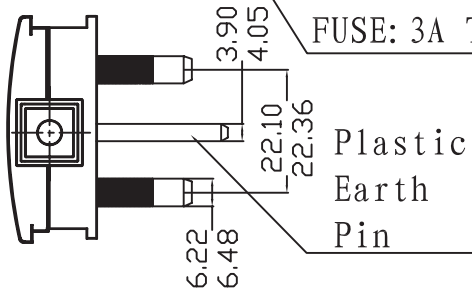

REVISION			
SYM	DESCRIPTION	DATE	APP

FUSE: 3A TO BS1362 (LYVIA)

Plastic Earth Pin

Bar code

Transparent plastic bag

3000±20mm

CABLE MARKING: H03VVH2-F 2X0.75mm² ◁ VDE ▷ N19626 CCC A030116 NO. 2003010105097406 227 IEC
52(RVV) 300/300V 2X0.75mm²

CABLE COLOR: BLACK

		UNLESS SPECIFIED ALL DIMENSIONS ARE IN MM TOLERANCE ON :		DWG SIZE : A4		ISSUE NO: A		
		CUSTOMER: ELECTROVISION		CUSTOMER PART NO.: A145DC		SCALE N.T.S		
	PART NO: QTY REQ'D PER UNIT: 1		FINAL PROTECTIVE FINISH:		SHEET 1 OF 1		DWG. WANG 2016/04/19	
	DRAWINGS NO: -ELECTROVISION-64				CHK, APP,			